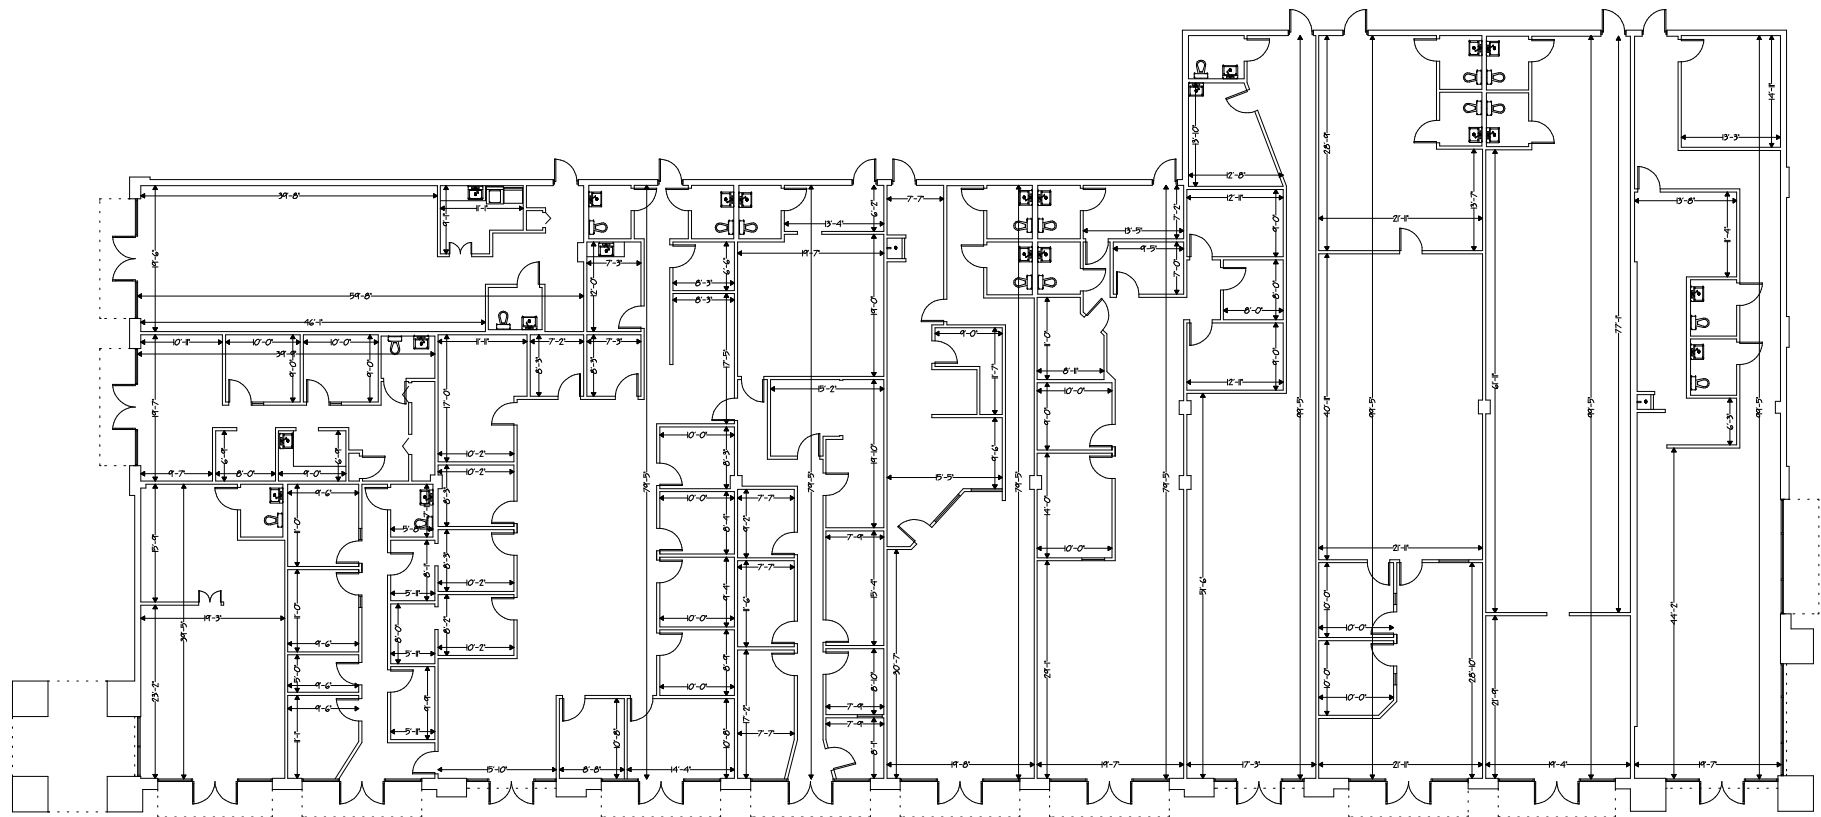

DATE MEASURED:

JULY 2007

ADDRESS:

ACME SHOPPING CENTER
123 MAIN STREET
ANYTOWN, USA

measureDYNAMICS
Office 727-548-9595
Toll Free 877-548-9595
www.measureDYNAMICS.com