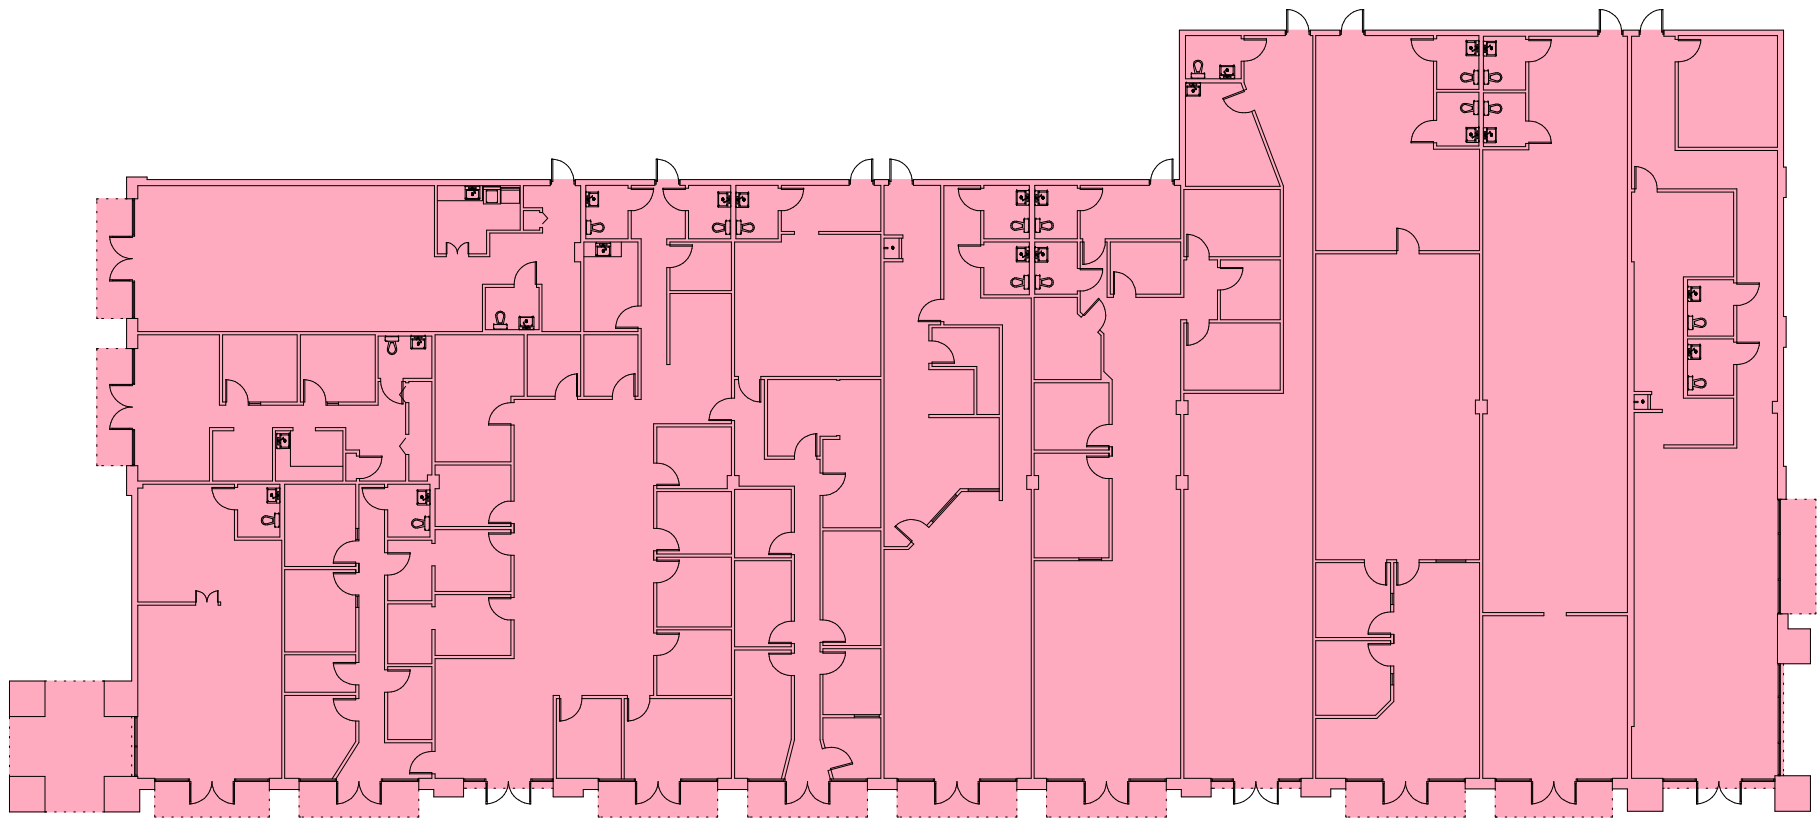

DATE MEASURED:

JULY 2007

ADDRESS:

ACME SHOPPING CENTER
123 MAIN STREET
ANYTOWN, USA

 **measureDYNAMICS**
Office 727-548-9595
Toll Free 877-548-9595
www.measureDYNAMICS.com

 - GROSS AREA (19567 SQ. FT.)

DATE MEASURED: