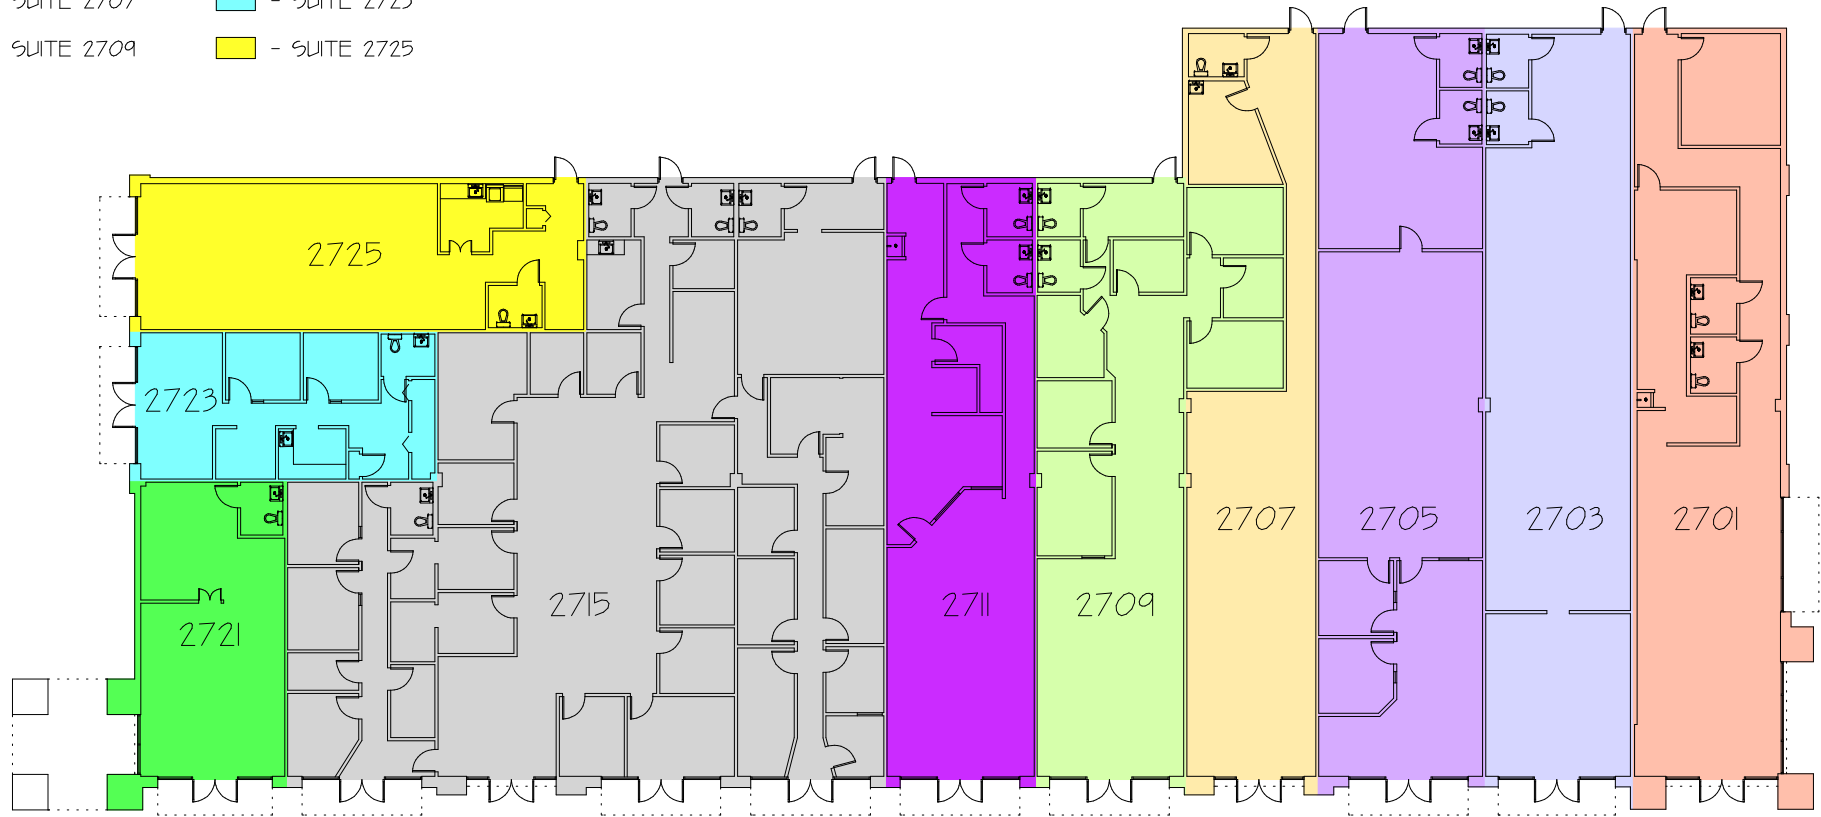

DATE MEASURED:

JULY 2007

ADDRESS:

ACME SHOPPING CENTER
123 MAIN STREET
ANYTOWN, USA

 **measureDYNAMICS**
Office 727-548-9595
Toll Free 877-548-9595
www.measureDYNAMICS.com

DATE MEASURED:

JULY 2007

ADDRESS:

ACME SHOPPING CENTER
123 MAIN STREET
ANYTOWN, USA

 **measureDYNAMICS**
Office 727-548-9595
Toll Free 877-548-9595
www.measureDYNAMICS.com

- SUITE 2701
- SUITE 2711
- SUITE 2703
- SUITE 2715
- SUITE 2705
- SUITE 2721
- SUITE 2707
- SUITE 2723
- SUITE 2709
- SUITE 2725

DATE MEASURED:

JULY 2007

ADDRESS:

ACME SHOPPING CENTER
123 MAIN STREET
ANYTOWN, USA

 **measureDYNAMICS**
Office 727-548-9595
Toll Free 877-548-9595
www.measureDYNAMICS.com

 - GROSS AREA (19567 SQ. FT.)

DATE MEASURED: